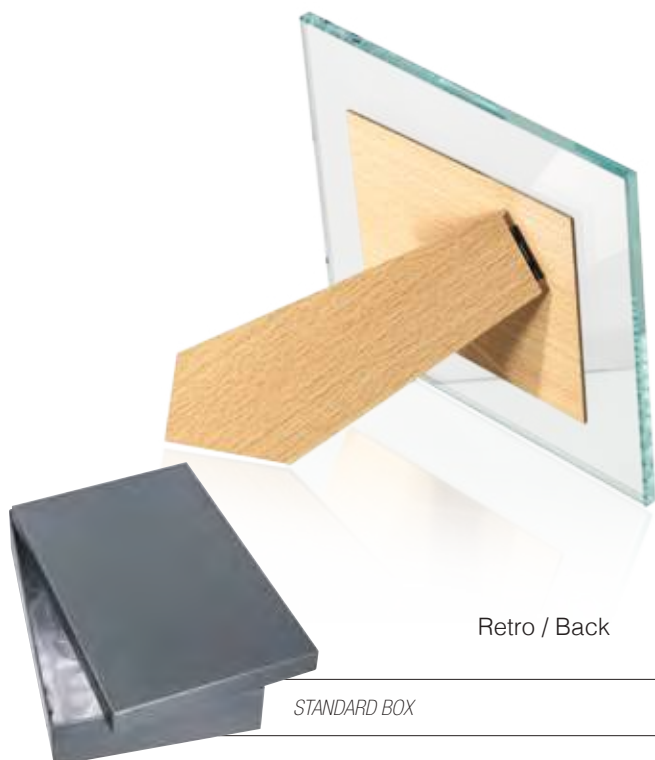

Retro / Back

STANDARD BOX