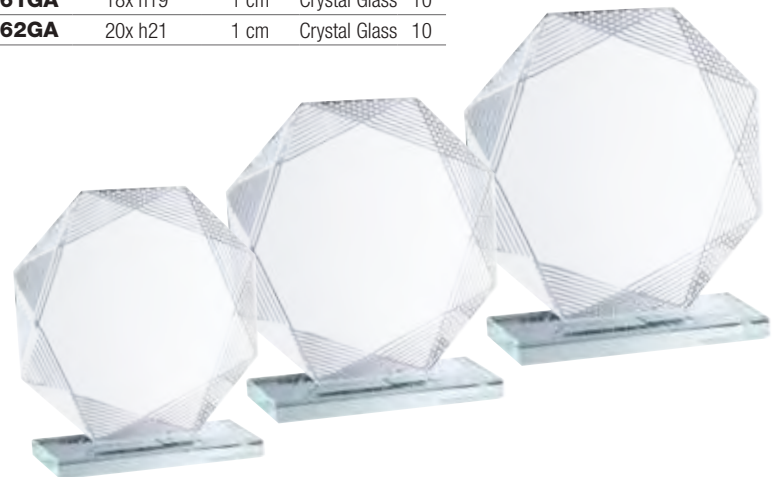

7110GA

7111GA

7112GA

Serie **6060GA**

Art./Ref.	Misure/Size cm	Sp/th	Material	Pack
6060GA	16x h17	1 cm	Crystal Glass	10
6061GA	18x h19	1 cm	Crystal Glass	10
6062GA	20x h21	1 cm	Crystal Glass	10

6060GA

6061GA